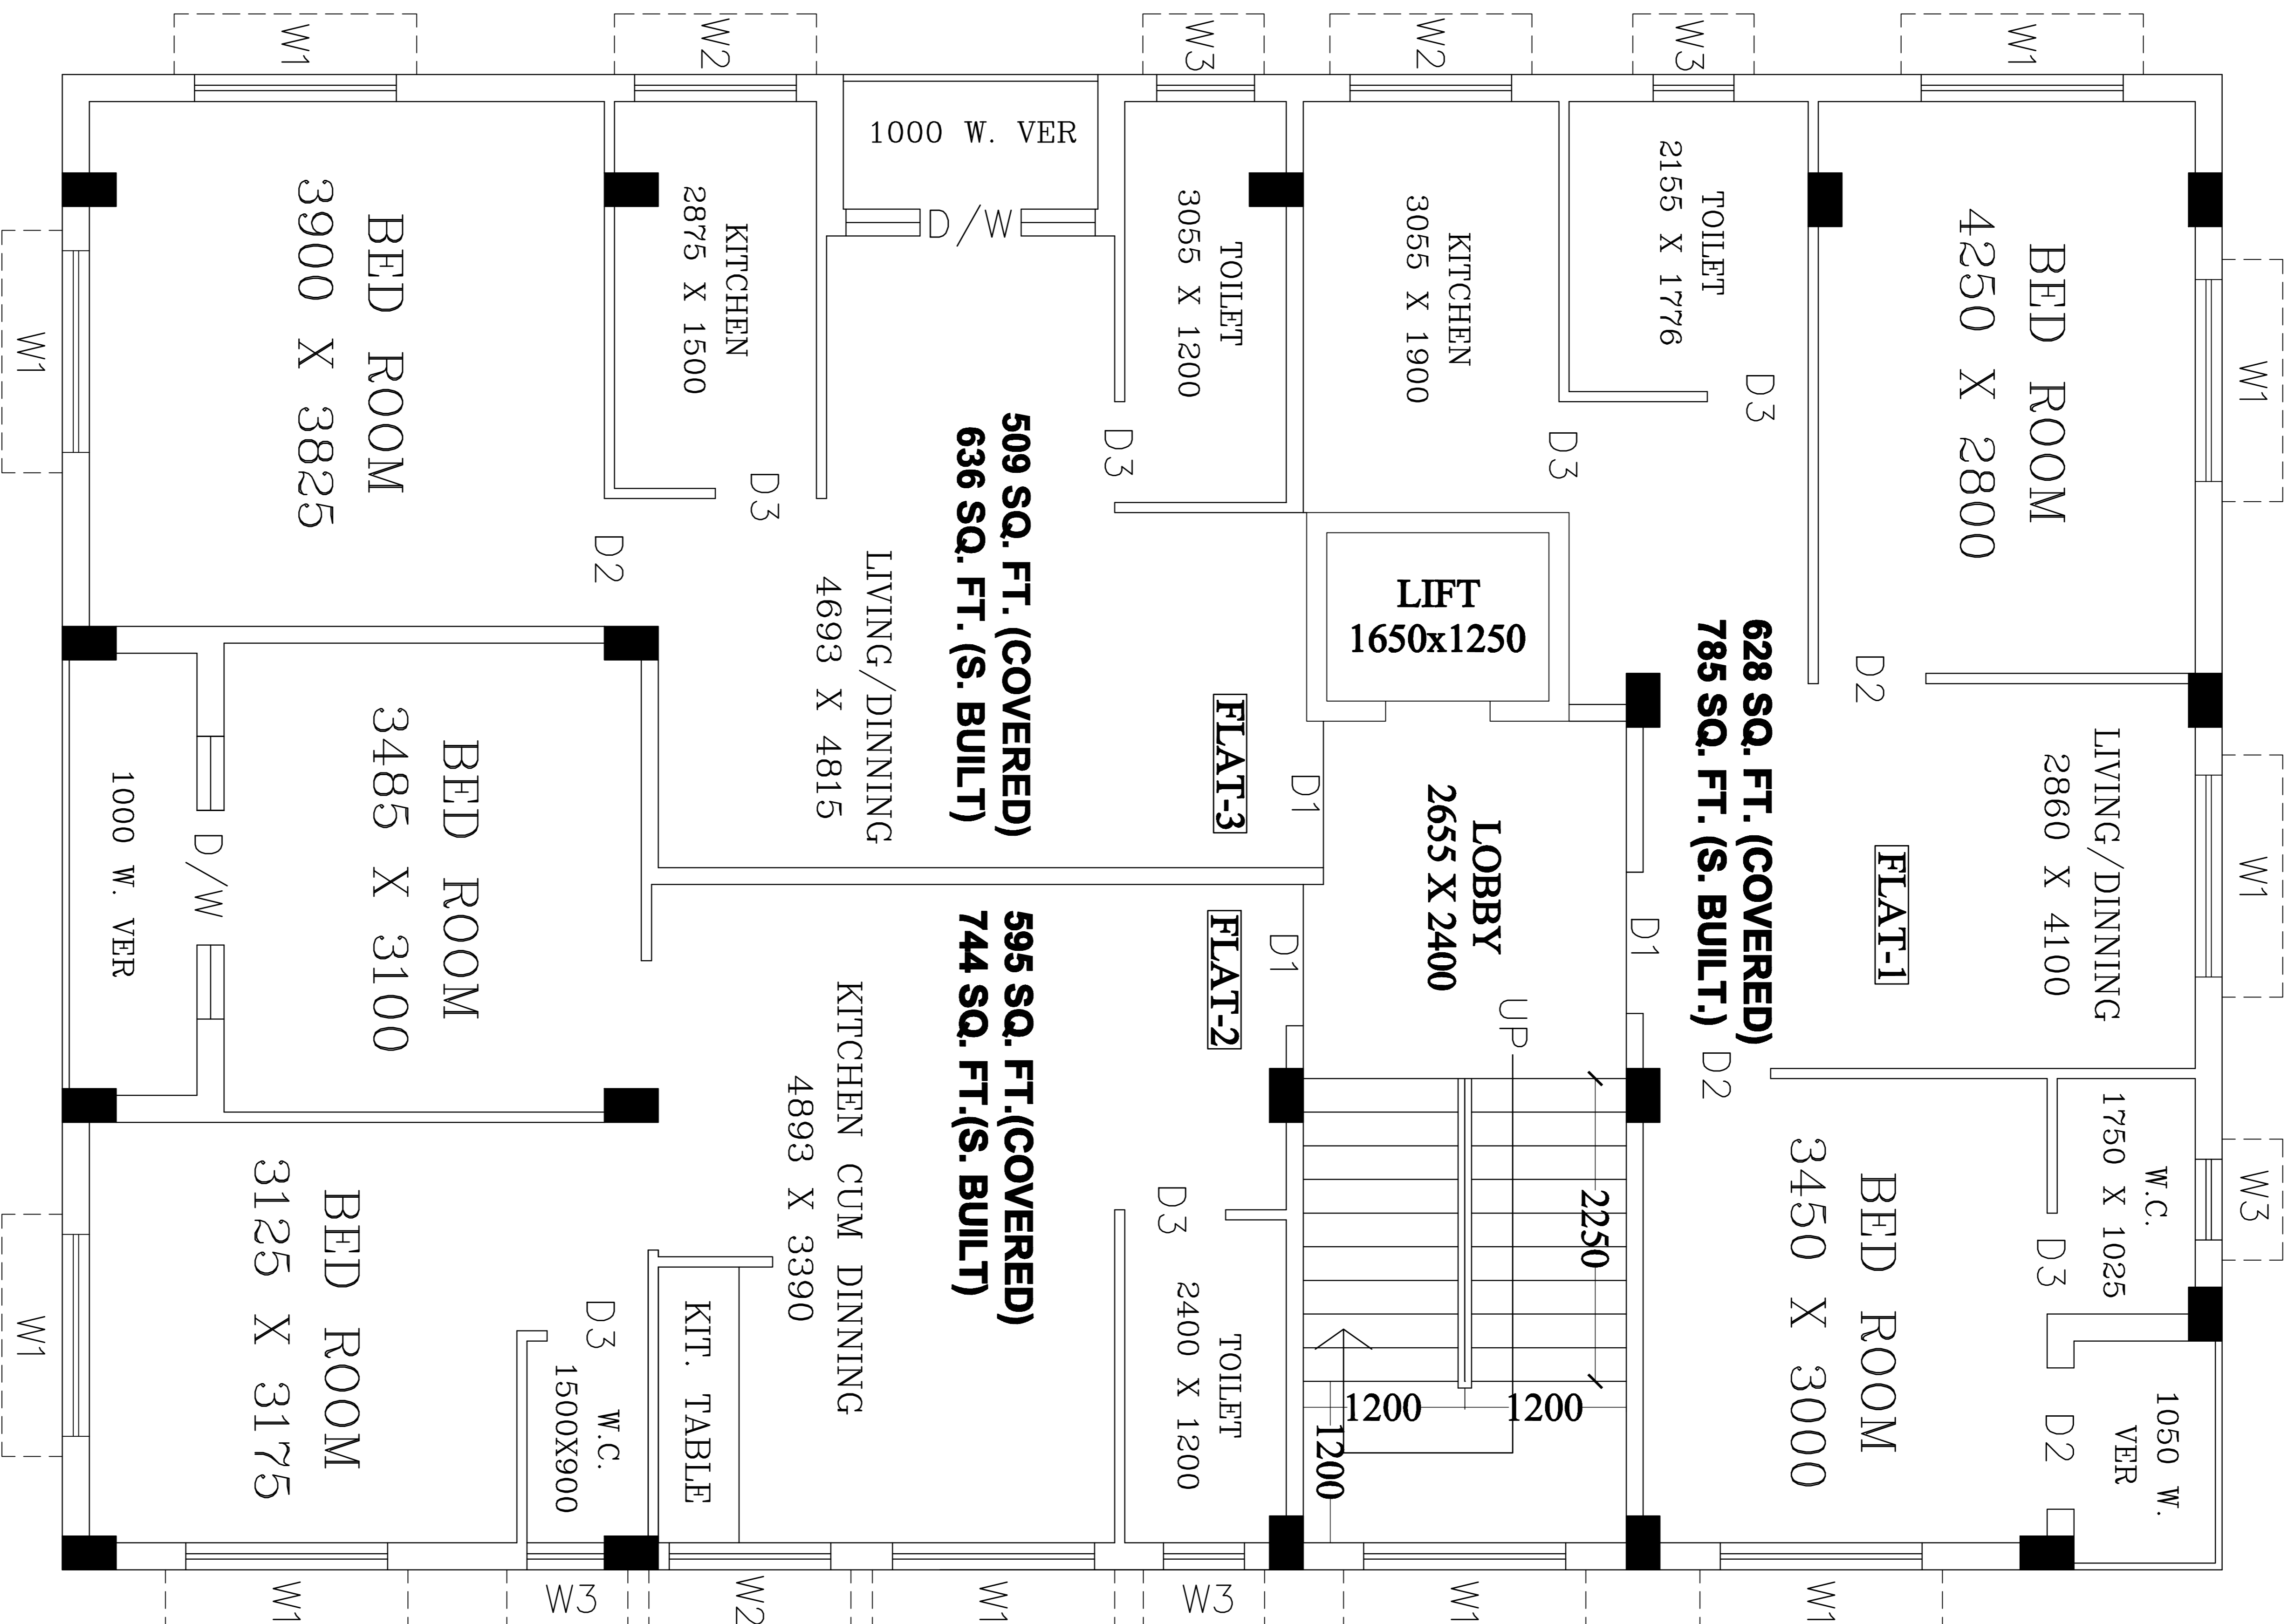

TYP. FLOOR PLAN OF INDIRA APARTMENT AT B-12/164, KALYANI, NADIA

9144 M.M. W I D E R O A D